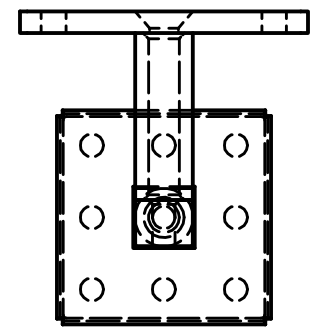

REVISION HISTORY

ZONE	REV	DESCRIPTION	DATE	APPROVED
	0	VR453 - Wall Mounted Handrail Bracket	9/30/2020	

VR453