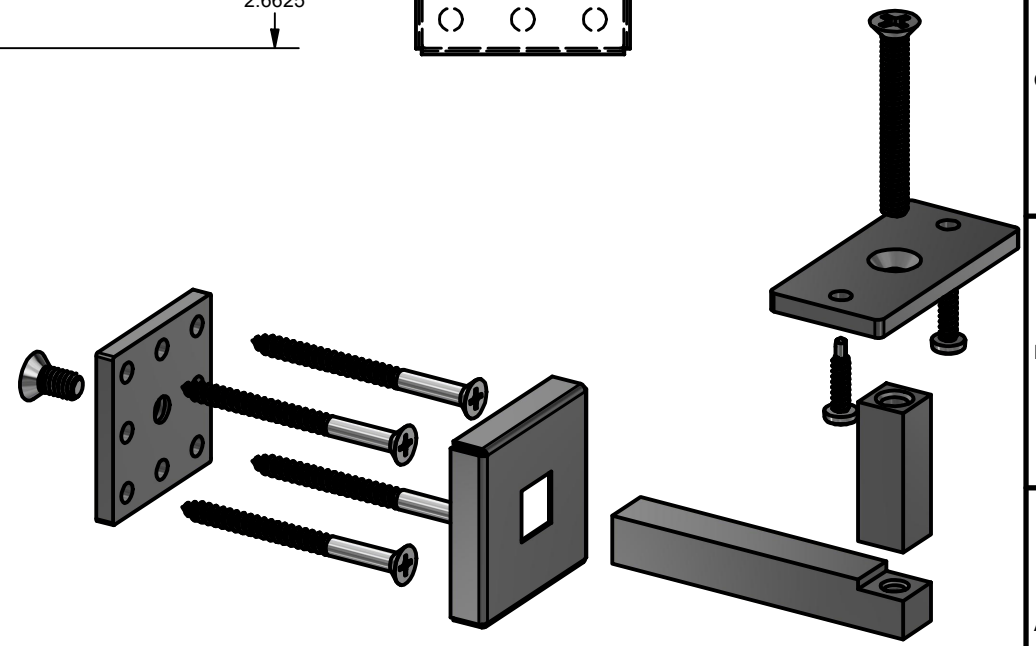

REVISION HISTORY

ZONE	REV	DESCRIPTION	DATE	APPROVED
	0	VR453 - Wall Mounted Handrail Bracket	9/30/2020	

VR453