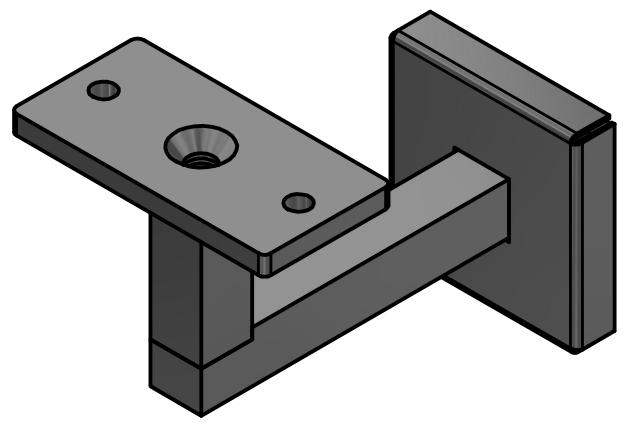

REVISION HISTORY

ZONE	REV	DESCRIPTION	DATE	APPROVED
	0	VR453 - Wall Mounted Handrail Bracket	9/30/2020	

VR453