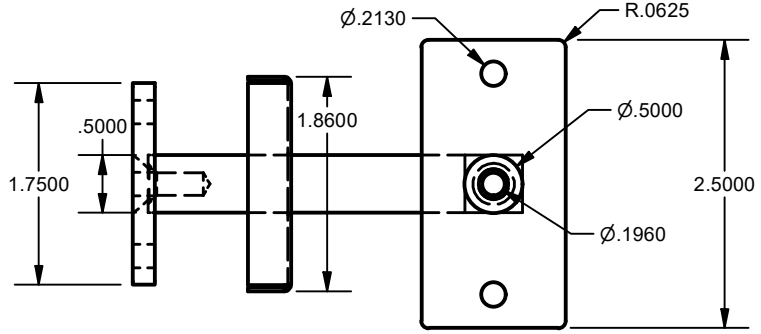

REVISION HISTORY

ZONE	REV	DESCRIPTION	DATE	APPROVED
	0	VR453 - Wall Mounted Handrail Bracket	9/30/2020	

VR453