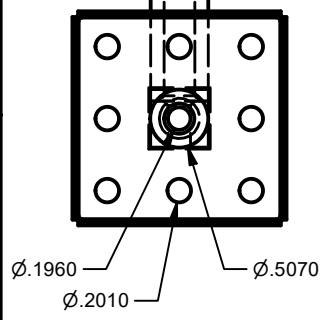

REVISION HISTORY

ZONE	REV	DESCRIPTION	DATE	APPROVED
	0	VR453 - Wall Mounted Handrail Bracket	9/30/2020	

VR453