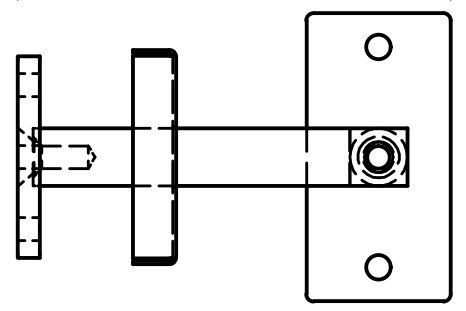

REVISION HISTORY

ZONE	REV	DESCRIPTION	DATE	APPROVED
	0	VR453 - Wall Mounted Handrail Bracket	9/30/2020	

VR453