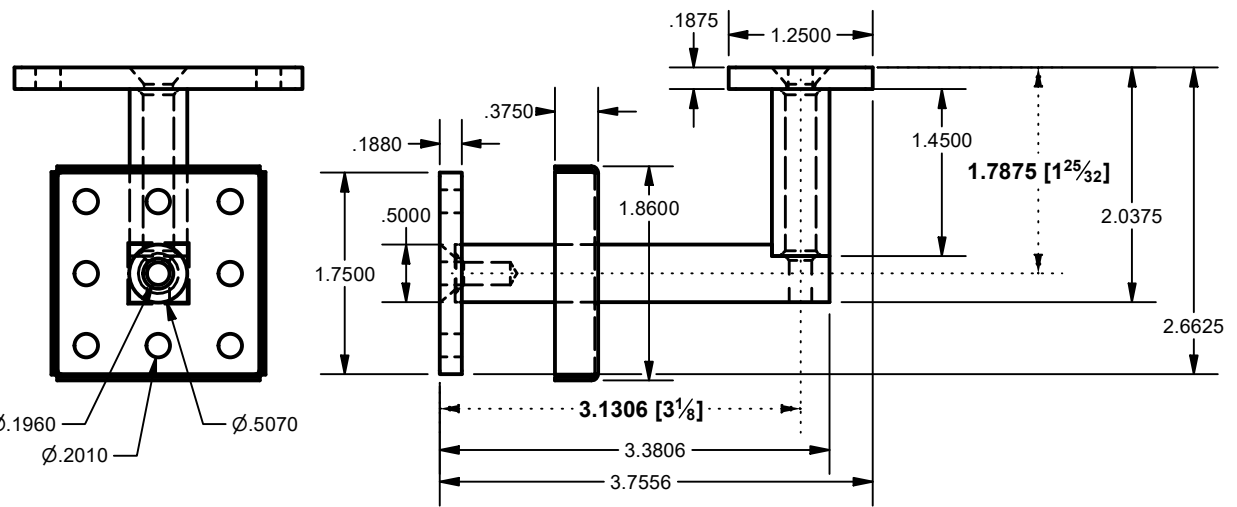

REVISION HISTORY

ZONE	REV	DESCRIPTION	DATE	APPROVED
	0	VR453 - Wall Mounted Handrail Bracket	9/30/2020	

VR453