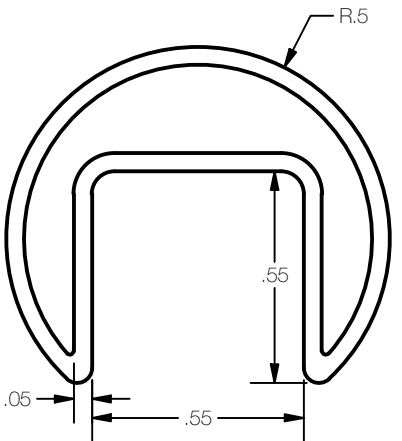

2

1

B

B

A

A

PART #:
243809,246422 - 246453

PART NAME:
243809,246422 - 246453 - Glass - 1in Round Metal Cap- 3ft-19ft.ipt

DRAWN BY:
ABM

DATE:
9/27/2019

STATUS:
Released

TOLERANCES
.X = ± .030
.XX = ± .015
.XXX = ± .005

CYCLE TIME:
SIZE: A
SCALE: 2 : 1

MATERIAL
2205 SS
REV:

2

1