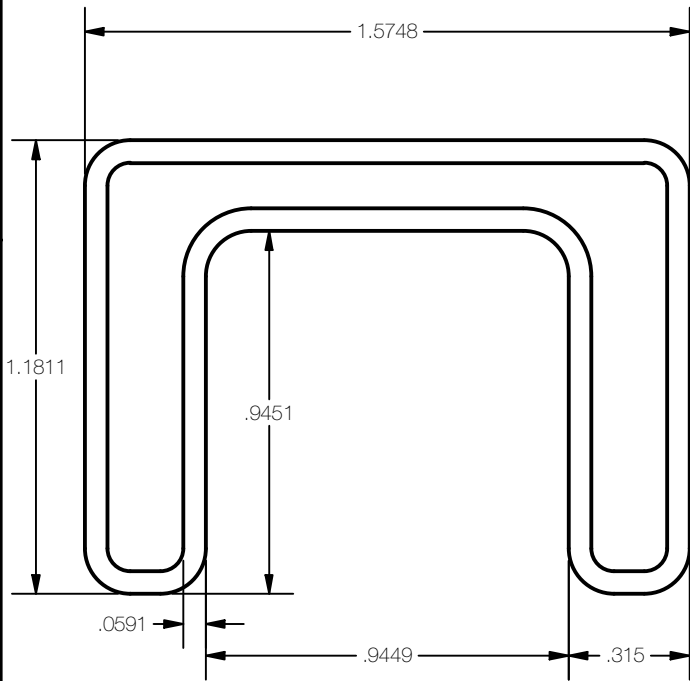

2

1

PART #:
257412 - 257444

PART NAME:
257412 - 257444 - Glass - 1.5in Square Metal Cap- 3ft - 19ft.ipt

DRAWN BY:
ABM

DATE:
9/27/2019

STATUS:
Released

TOLERANCES
.X = ± .030
.XX = ± .015
.XXX = ± .005

CYCLE TIME:

MATERIAL
2205 SS

SIZE:
A

SCALE:
2 : 1

REV:

2

1