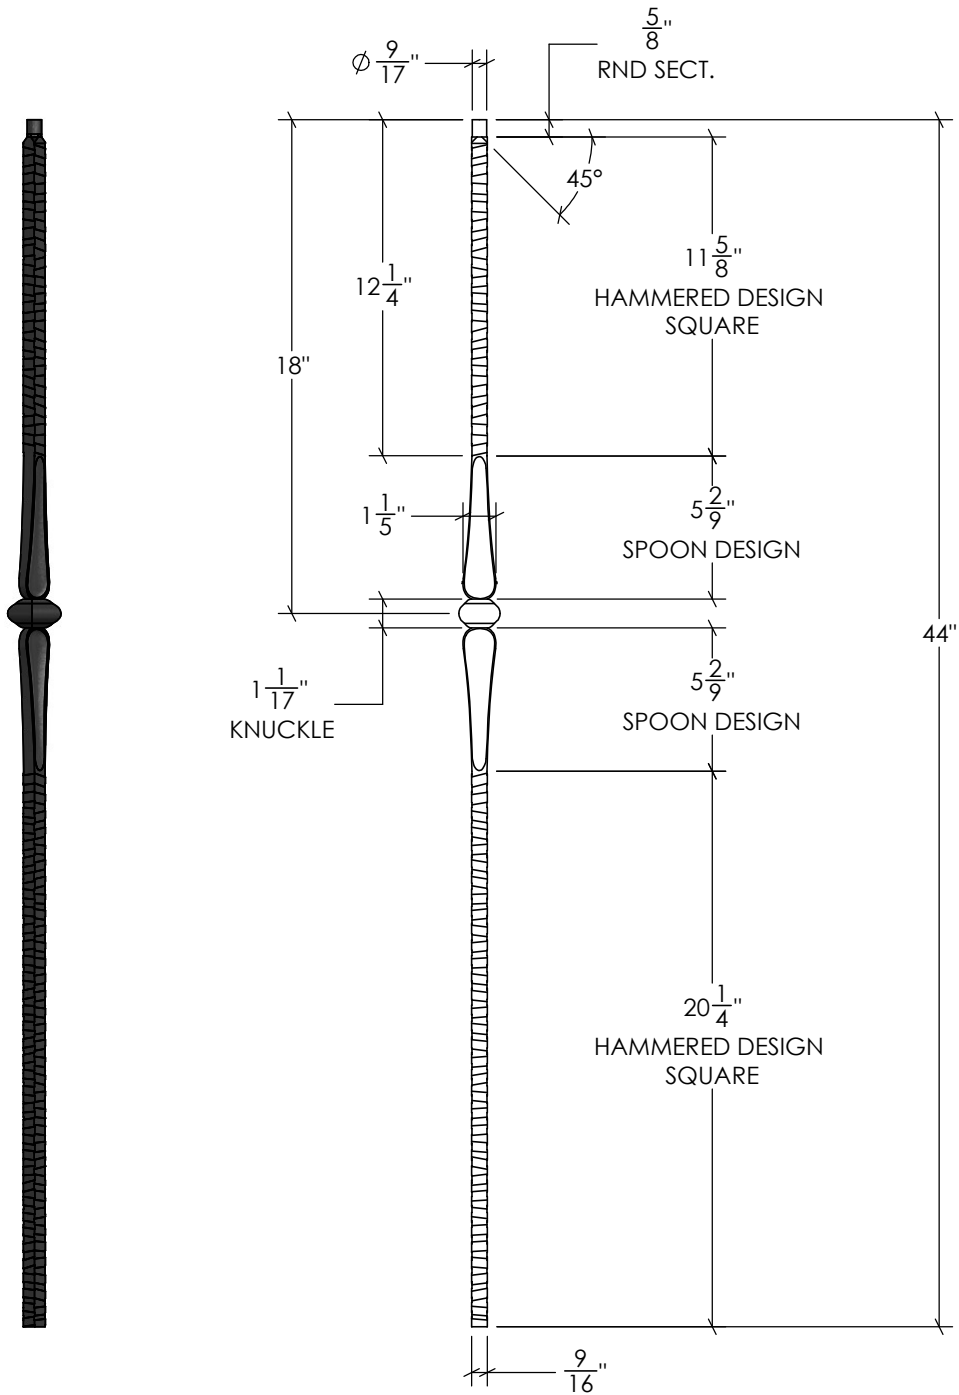

REVISIONS			
REV.	DESCRIPTION	DATE	REVISED BY
A			

 **STAIRSUPPLIES™**

1722 Eisenhower Drive North
Suite B
Goshen, IN 46526
COPYRIGHT 2022 StairSupplies™ ALL RIGHTS RESERVED

DESCRIPTION: M14044 (Gothic Knuckle Iron Bal.)

Drawn by: **RSAGRE**

DWG #: **C-2570**

Date: 01/13/2023

Material: **Iron**

Scale: **1 : 7**

Created: 01/13/2023