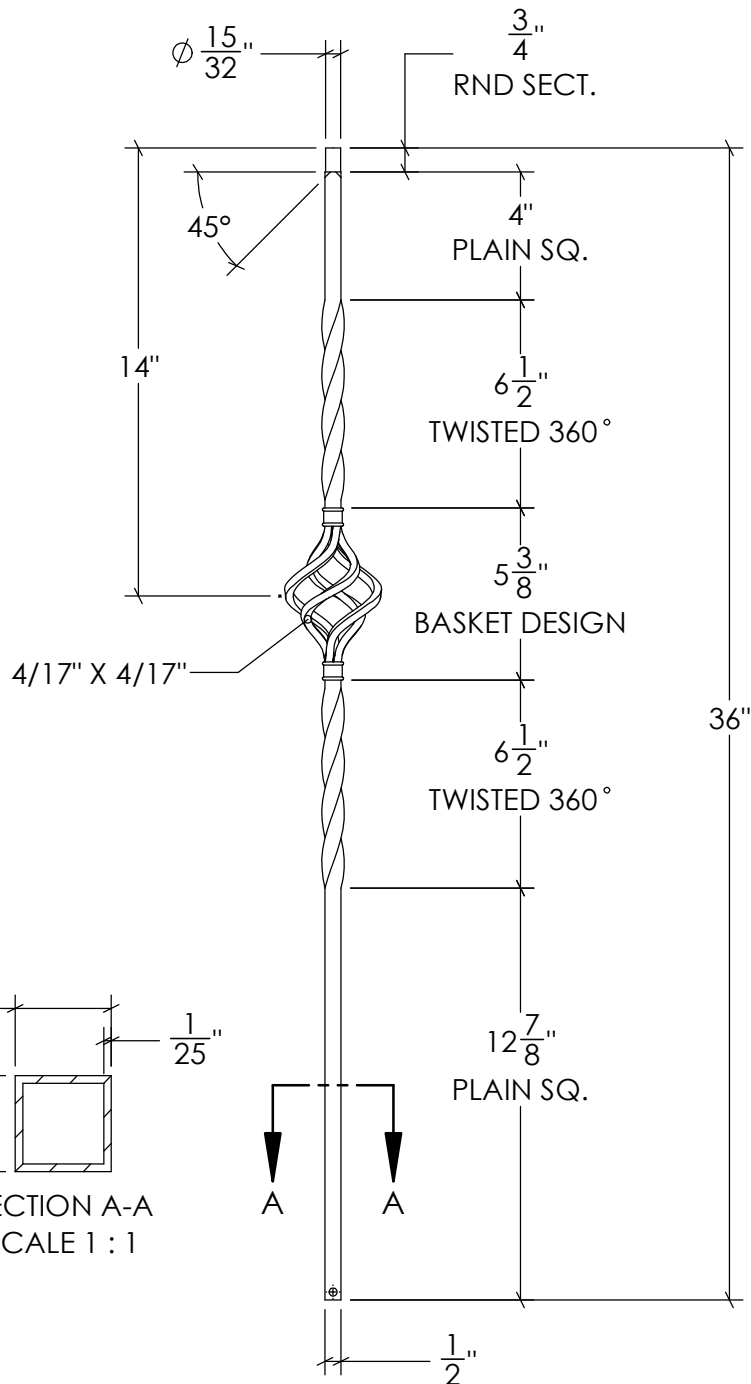

REVISIONS			
REV.	DESCRIPTION	DATE	REVISED BY
A			

STAIRSUPPLIES™   

1722 Eisenhower Drive North
Suite B
Goshen, IN 46526
COPYRIGHT 2022 StairSupplies™ ALL RIGHTS RESERVED

DESCRIPTION: KW14-1BASK (Knee Wall Single Basket Iron Bal.)		
Drawn by: RSAGRE	DWG #:	C-2652
Date: 03/22/2023 Created: 03/22/2023	Material: Iron	Scale: 1 : 6