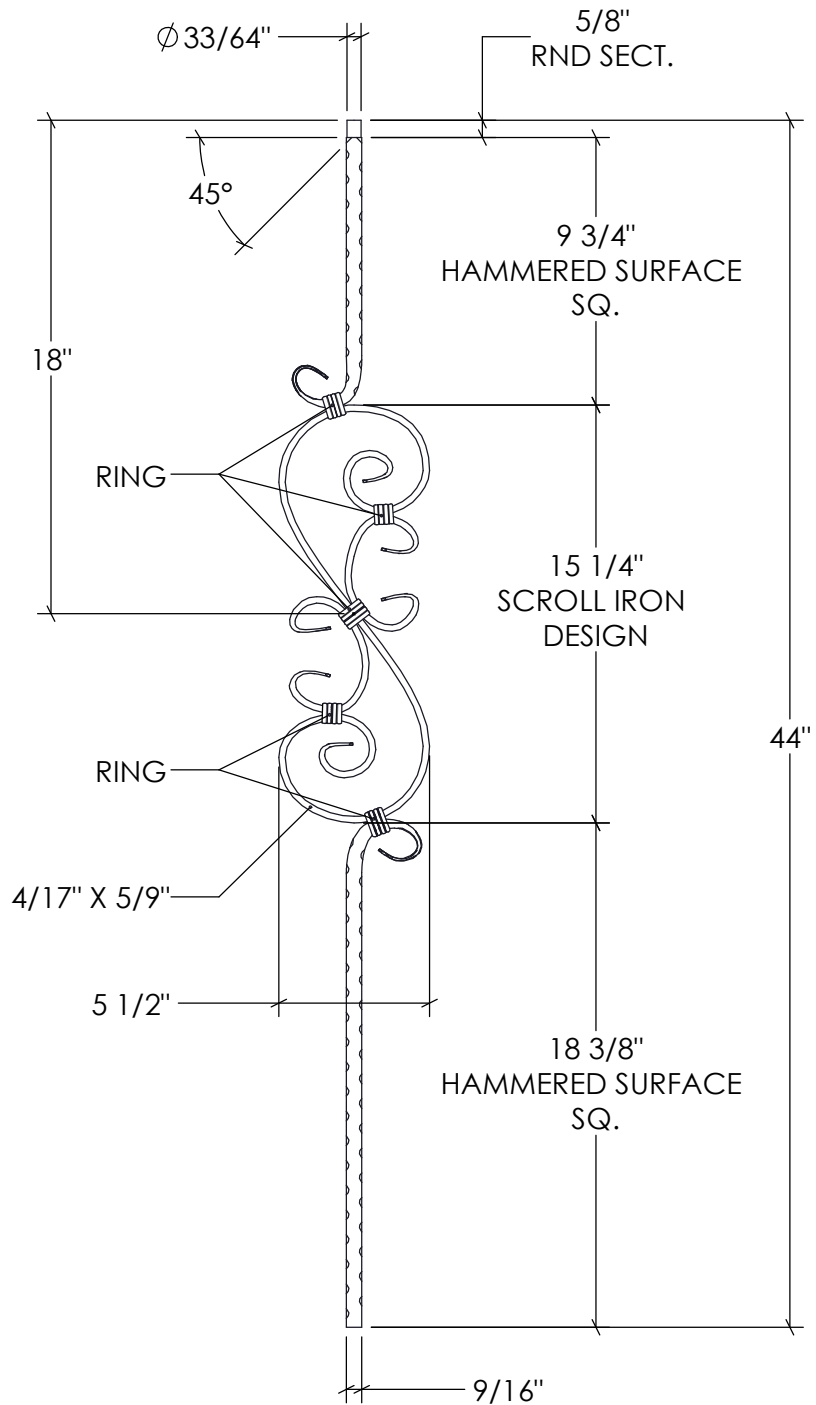

REVISIONS			
REV.	DESCRIPTION	DATE	REVISED BY
A			

 **STAIRSUPPLIES™**

1722 Eisenhower Drive North

Suite B

Goshen, IN 46526

COPYRIGHT 2022 StairSupplies™ ALL RIGHTS RESERVED

Description: M30344 (Mediterranean Scroll Iron Bal.)

Drawn by: **RSAGRE**

DWG #: **C-2797**

Date: 05/17/2023

Material: **Iron**

Scale: **1 : 7**

Created: 05/17/2023