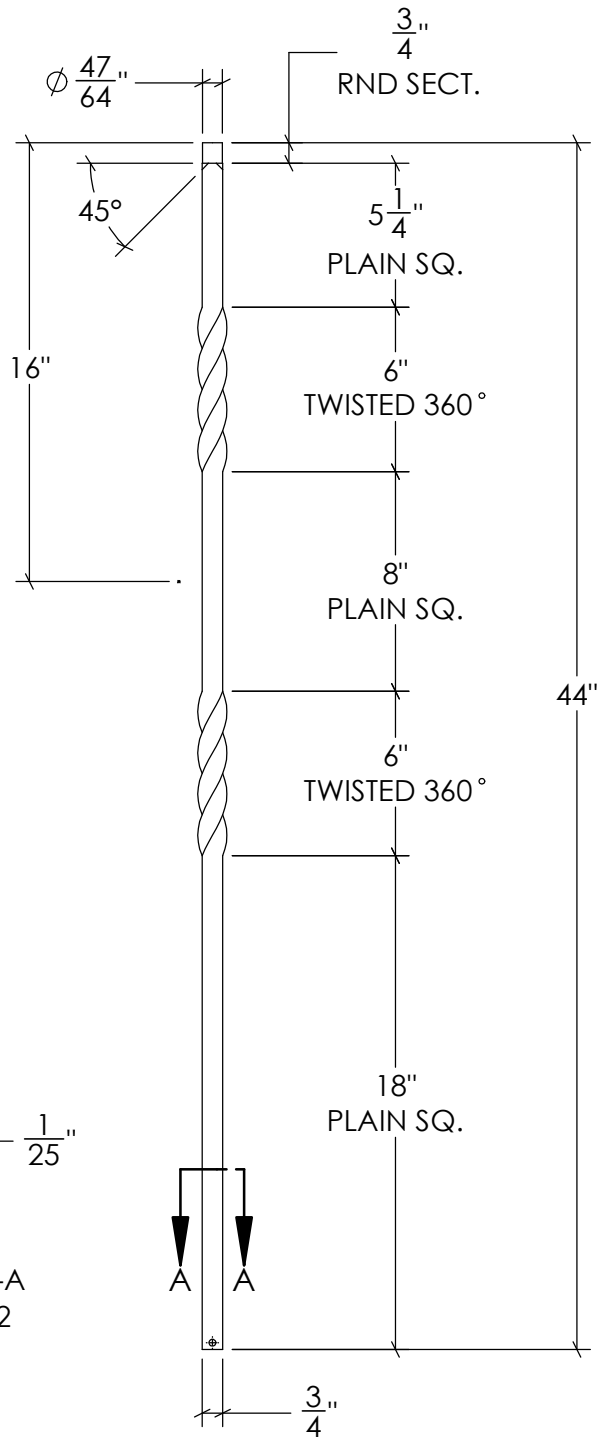

REVISIONS			
REV.	DESCRIPTION	DATE	REVISED BY
A			

**STAIRSUPPLIES™**

1722 Eisenhower Drive North  
Suite B  
Goshen, IN 46526  
COPYRIGHT 2022 StairSupplies™ ALL RIGHTS RESERVED

Description: MEGA-2TW44 (Mega Double Twist Iron Bal.)

Drawn by: RSAGRE

DWG #: C-2851

Date: 05/19/2023  
Created: 05/19/2023

Material: Iron

Scale: 1 : 7