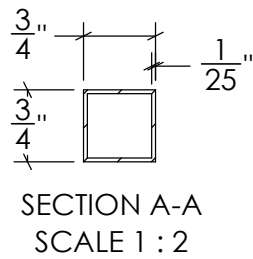

REVISIONS			
REV.	DESCRIPTION	DATE	REVISED BY
A			

**STAIRSUPPLIES™**

1722 Eisenhower Drive North  
Suite B  
Goshen, IN 46526  
COPYRIGHT 2022 StairSupplies™ ALL RIGHTS RESERVED

Description: MEGA-2TW44 (Mega Double Twist Iron Bal.)

Drawn by: RSAGRE

DWG #: C-2851

Date: 05/19/2023  
Created: 05/19/2023

Material: Iron

Scale: 1 : 7