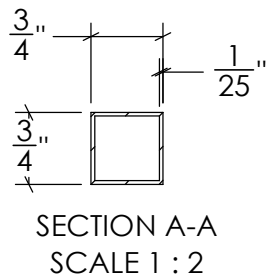

REVISIONS			
REV.	DESCRIPTION	DATE	REVISED BY
A			

**STAIRSUPPLIES™**

1722 Eisenhower Drive North  
Suite B  
Goshen, IN 46526  
COPYRIGHT 2022 StairSupplies™ ALL RIGHTS RESERVED

DESCRIPTION: MEGA 2BASK (Mega Double Basket Iron Bal)

Drawn by: **RSAGRE**

DWG #: **C-2853**

Date: 05/26/2023  
Created: 05/26/2023

Material: **Iron**

Scale: **1 : 7**