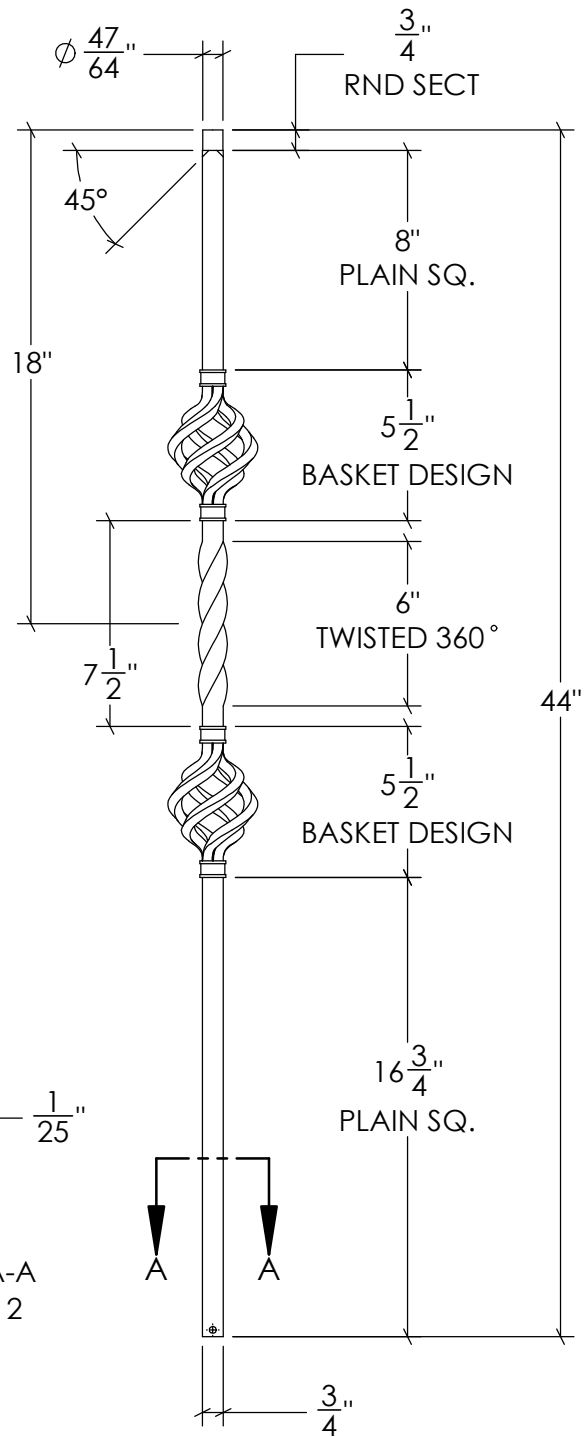

REVISIONS			
REV.	DESCRIPTION	DATE	REVISED BY
A			

**STAIRSUPPLIES™**

1722 Eisenhower Drive North  
Suite B  
Goshen, IN 46526  
COPYRIGHT 2022 StairSupplies™ ALL RIGHTS RESERVED

DESCRIPTION: MEGA 2BASK (Mega Double Basket Iron Bal)

Drawn by: **RSAGRE**

DWG #: **C-2853**

Date: 05/26/2023  
Created: 05/26/2023

Material: **Iron**

Scale: **1 : 7**