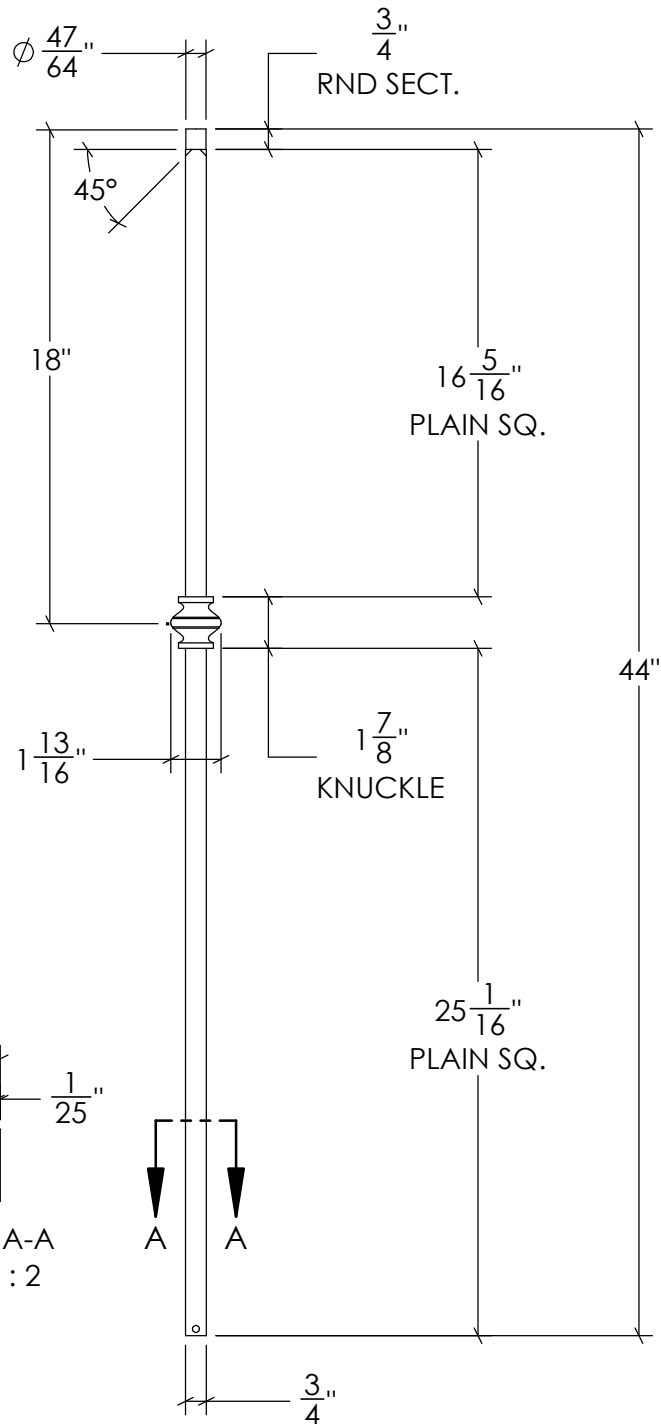

REVISIONS			
REV.	DESCRIPTION	DATE	REVISED BY
A			

**STAIRSUPPLIES™**

1722 Eisenhower Drive North  
Suite B  
Goshen, IN 46526  
COPYRIGHT 2022 StairSupplies™ ALL RIGHTS RESERVED

DESCRIPTION: MEGA-1KNUC (Mega Single Knuckle Iron Bal.)

Drawn by: **RSAGRE**

DWG #: **C-2856**

Date: 05/30/2023

Material: **Iron**

Scale: **1 : 7**

Created: 05/30/2023