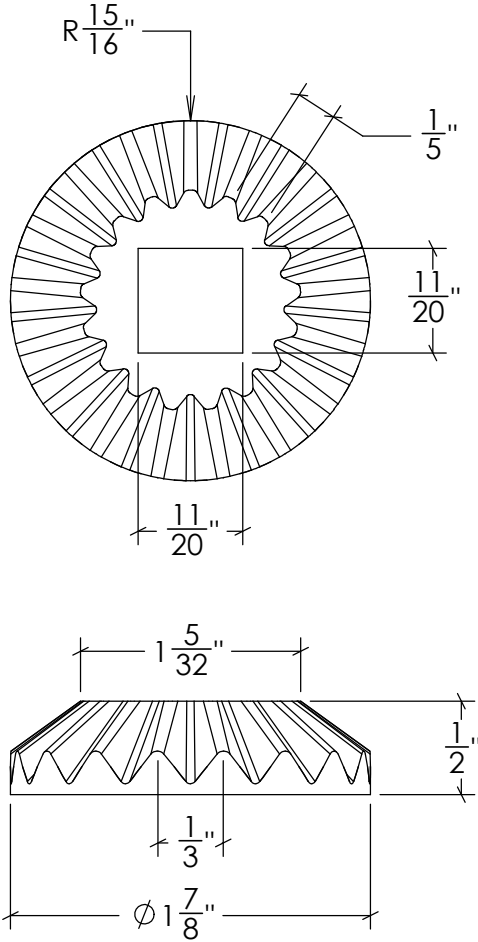

REVISIONS			
REV.	DESCRIPTION	DATE	REVISED BY
A			

1722 Eisenhower Drive North  
 Suite B  
 Goshen, IN 46526

COPYRIGHT 2022 StairSupplies™ ALL RIGHTS RESERVED

DESCRIPTION: M-020 (Ornate Round Shoe)

Drawn by: RSAGRE

DWG #: C-2911

Date: 04/04/2023  
 Created: 04/04/2023

Material: Iron

Scale: 1 : 1