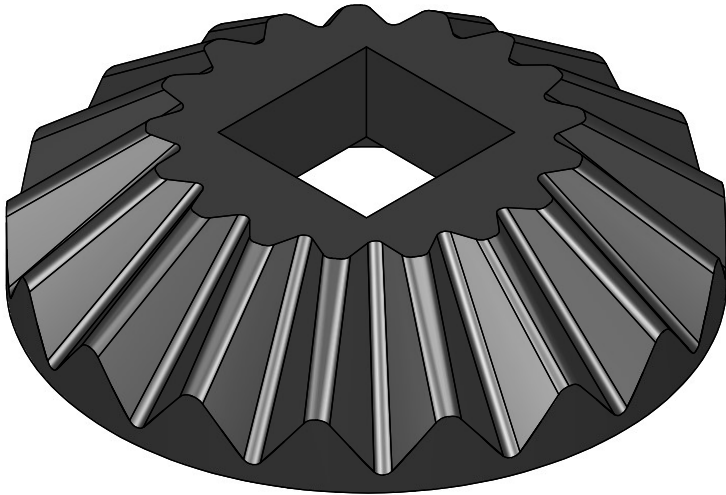

REVISIONS			
REV.	DESCRIPTION	DATE	REVISED BY
A			

1722 Eisenhower Drive North  
 Suite B  
 Goshen, IN 46526

COPYRIGHT 2022 StairSupplies™ ALL RIGHTS RESERVED

DESCRIPTION: M-020 (Ornate Round Shoe)

Drawn by: RSAGRE

DWG #: C-2911

Date: 04/04/2023  
 Created: 04/04/2023

Material: Iron

Scale: 1 : 1