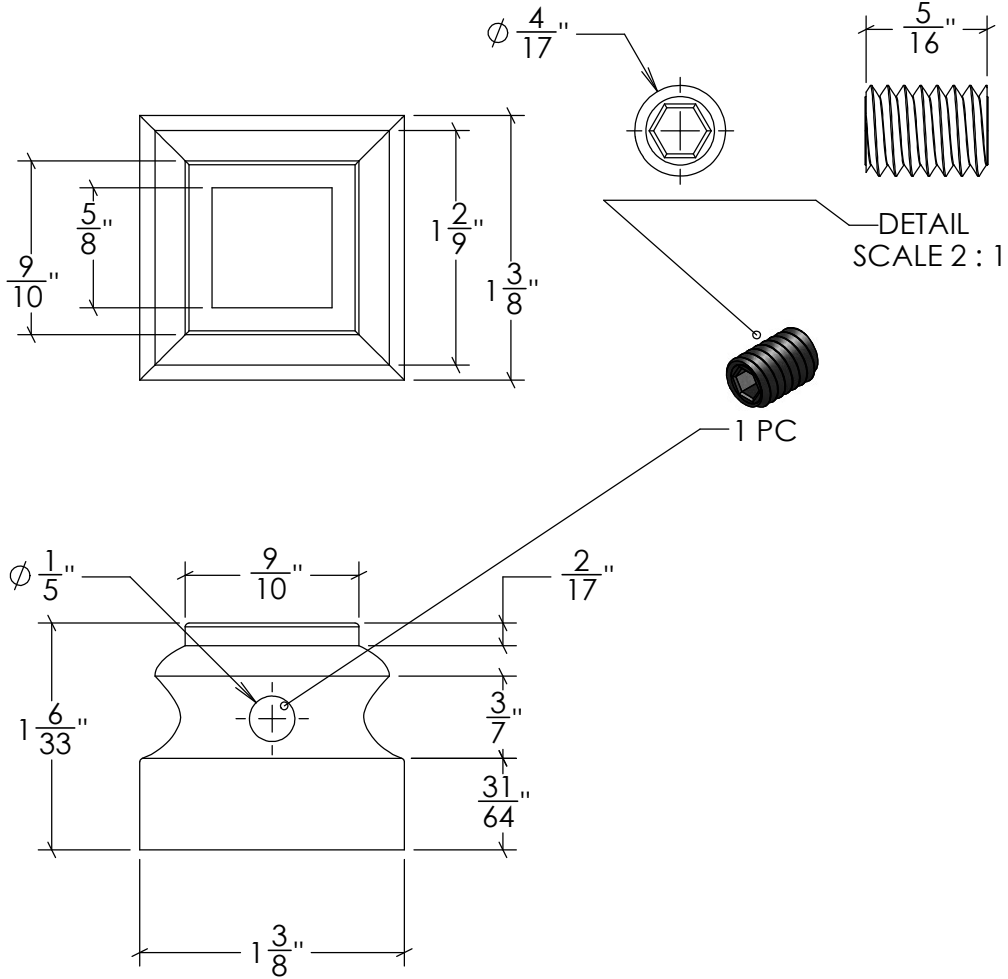

REVISIONS			
REV.	DESCRIPTION	DATE	REVISED BY
A			

 **STAIRSUPPLIES™**

1722 Eisenhower Drive North  
Suite B  
Goshen, IN 46526

COPYRIGHT 2022 StairSupplies™ ALL RIGHTS RESERVED

DESCRIPTION: **H-06 (Small Level Shoe)**

Drawn by: **RSAGRE**

DWG #: **C-2915**

Date: 04/10/2023  
Created: 04/10/2023

Material: **Iron**

Scale: **1 : 1**