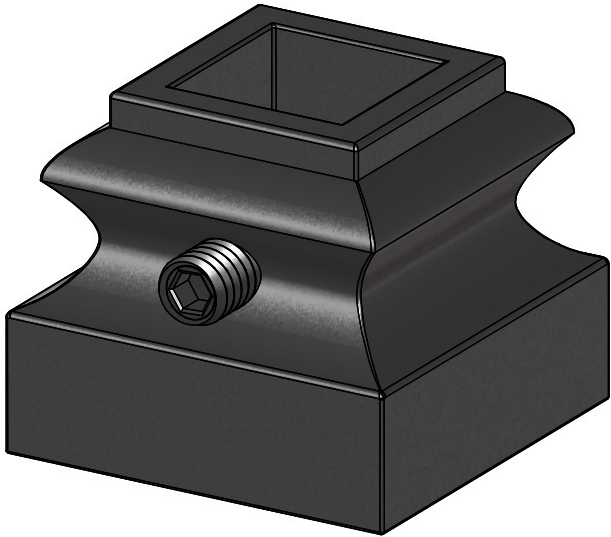

REVISIONS			
REV.	DESCRIPTION	DATE	REVISED BY
A			

 **STAIRSUPPLIES™**

1722 Eisenhower Drive North  
Suite B  
Goshen, IN 46526

COPYRIGHT 2022 StairSupplies™ ALL RIGHTS RESERVED

DESCRIPTION: **H-06 (Small Level Shoe)**

Drawn by: **RSAGRE**

DWG #: **C-2915**

Date: 04/10/2023  
Created: 04/10/2023

Material: **Iron**

Scale: **1 : 1**