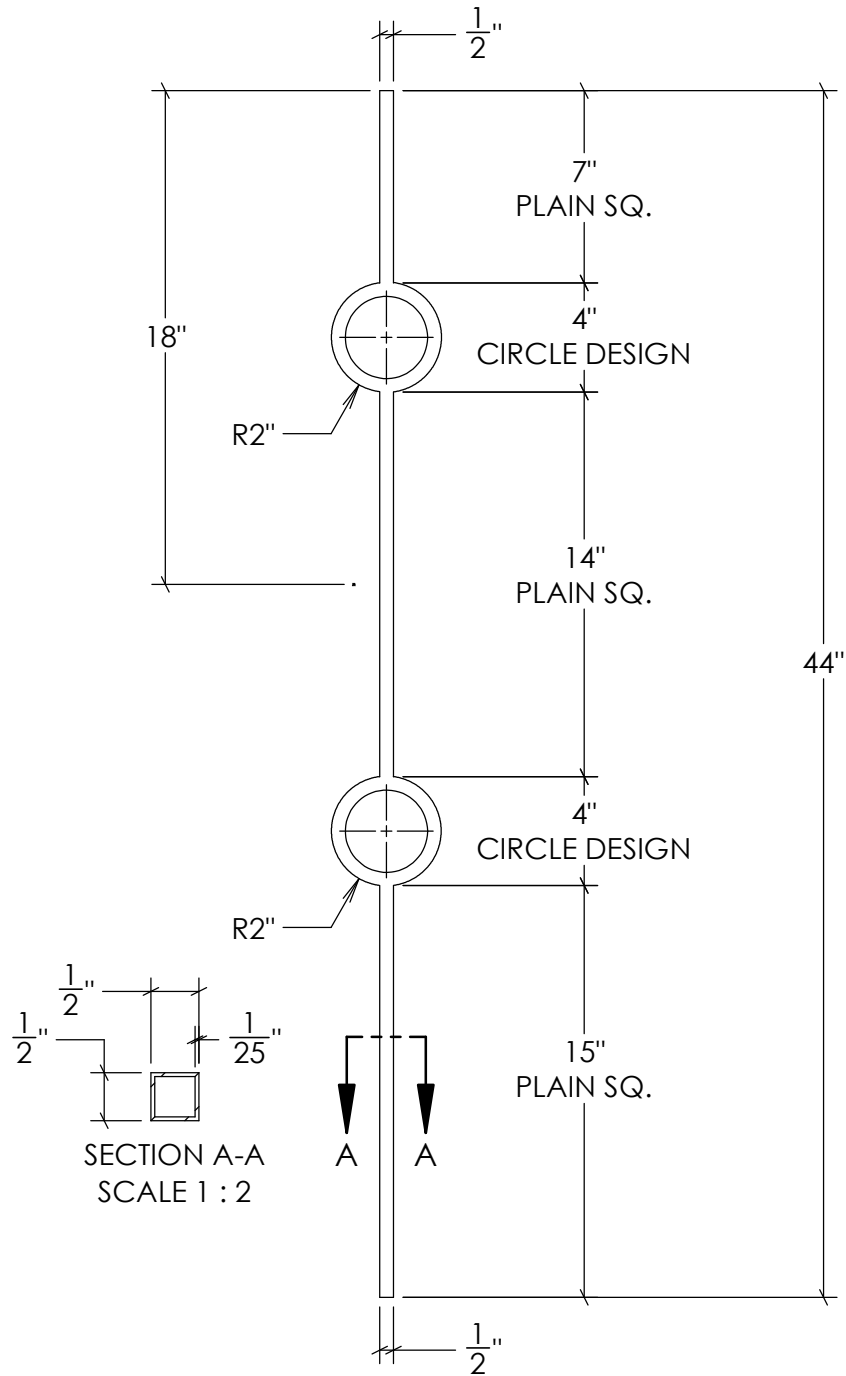

REVISIONS			
REV.	DESCRIPTION	DATE	REVISED BY
A			

STAIRSUPPLIES™

1722 Eisenhower Drive North
Suite B
Goshen, IN 46526
COPYRIGHT 2022 StairSupplies™ ALL RIGHTS RESERVED

Description: M40244 (Double Circle Iron Baluster)

Drawn by: RSAGRE

DWG #: C-2931

Date: 06/06/2023

Material: Iron

Scale: 1 : 7

Created: 06/06/2023