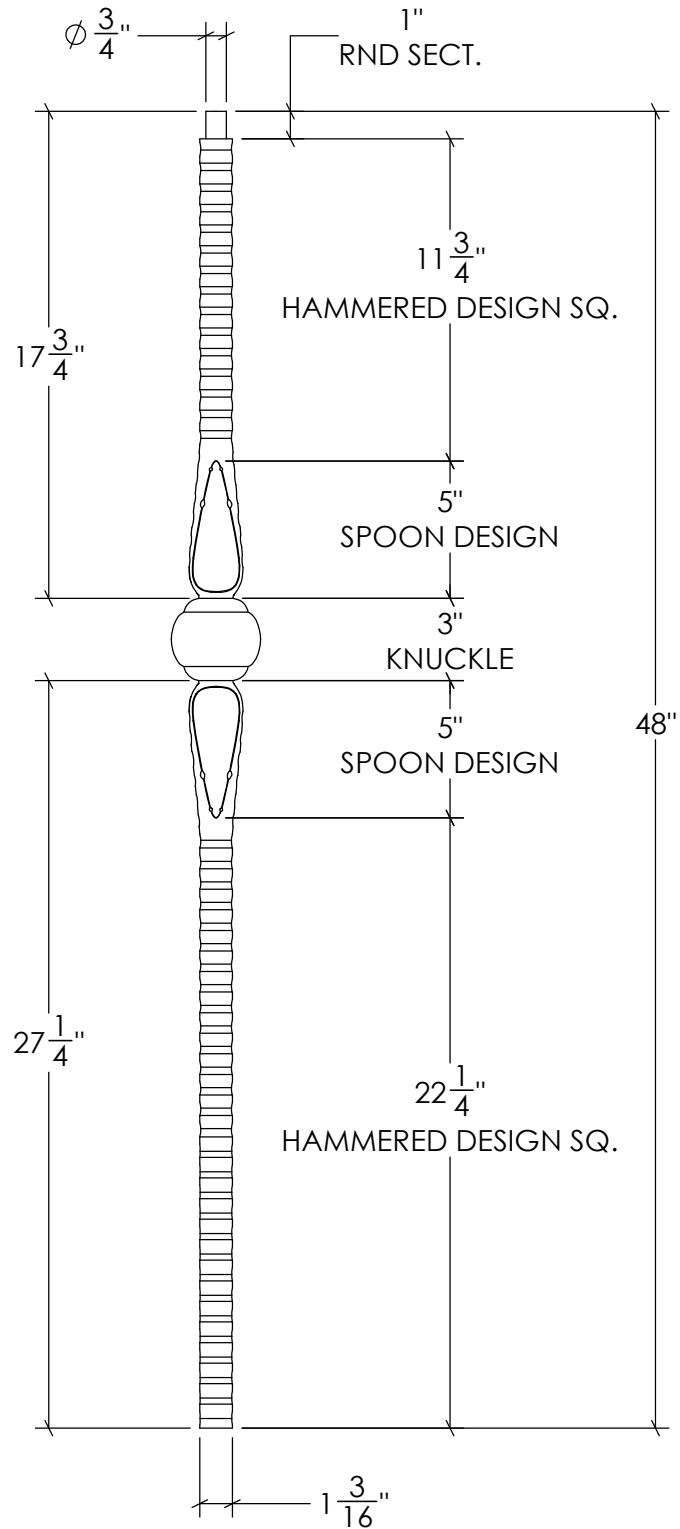

REVISIONS			
REV.	DESCRIPTION	DATE	REVISED BY
A			

STAIRSUPPLIES™

1722 Eisenhower Drive North
 Suite B
 Goshen, IN 46526
 COPYRIGHT 2022 StairSupplies™ ALL RIGHTS RESERVED

Description: **NEWL-140 (Gothic Iron Newel)**

Drawn by: **RSAGRE**

DWG #: **C-2940**

Date: 06/16/2023
 Created: 06/16/2023

Material: **Iron**

Scale: **1 : 7**