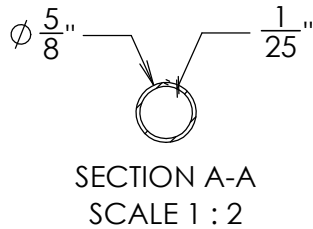

REVISIONS			
REV.	DESCRIPTION	DATE	REVISED BY
A			

 **STAIRSUPPLIES™**

1722 Eisenhower Drive North  
Suite B  
Goshen, IN 46526  
COPYRIGHT 2022 StairSupplies™ ALL RIGHTS RESERVED

Description: Modern Venetian Plain Straight Iron Bal.

Drawn by: **RSAGRE**

DWG #: **C-2970 Modern**

Date: 06/23/2023

Material: **Iron**

Scale: **1 : 7**

Created: 06/23/2023