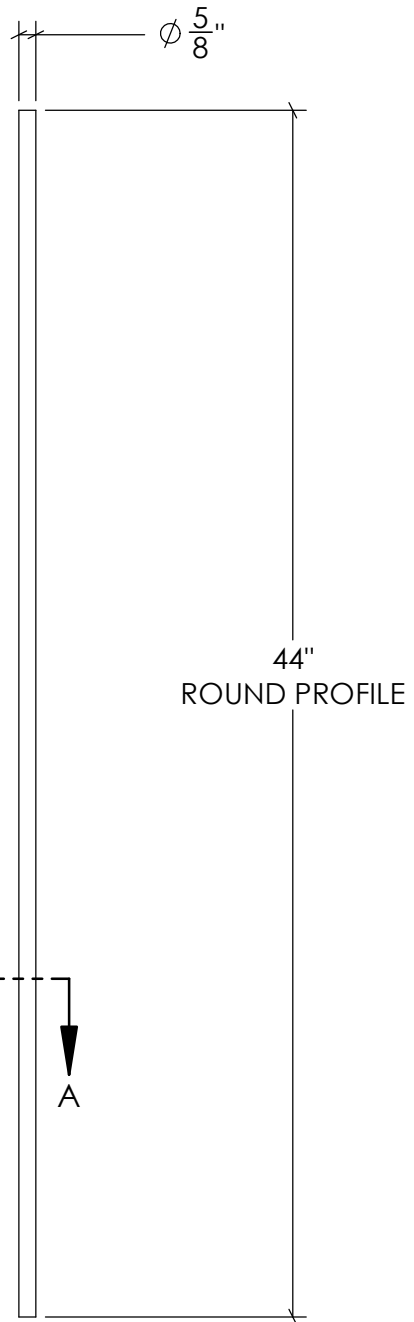

REVISIONS			
REV.	DESCRIPTION	DATE	REVISED BY
A			

 **STAIRSUPPLIES™**

1722 Eisenhower Drive North  
Suite B  
Goshen, IN 46526  
COPYRIGHT 2022 StairSupplies™ ALL RIGHTS RESERVED

Description: Modern Venetian Plain Straight Iron Bal.

Drawn by: **RSAGRE**

DWG #: **C-2970 Modern**

Date: 06/23/2023

Material: **Iron**

Scale: **1 : 7**

Created: 06/23/2023