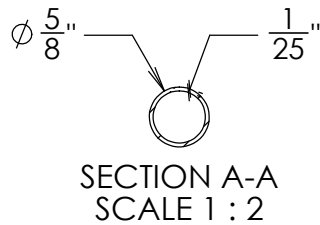

REVISIONS			
REV.	DESCRIPTION	DATE	REVISED BY
A			

**STAIRSUPPLIES™**

1722 Eisenhower Drive North  
Suite B  
Goshen, IN 46526  
COPYRIGHT 2022 StairSupplies™ ALL RIGHTS RESERVED

DESCRIPTION: Modern Venetian Single Knuckle Iron Bal.

Drawn by: **RSAGRE**

DWG #: **C-2973**

Date: 06/30/2023  
Created: 06/30/2023

Material: **Iron**

Scale: **1 : 7**