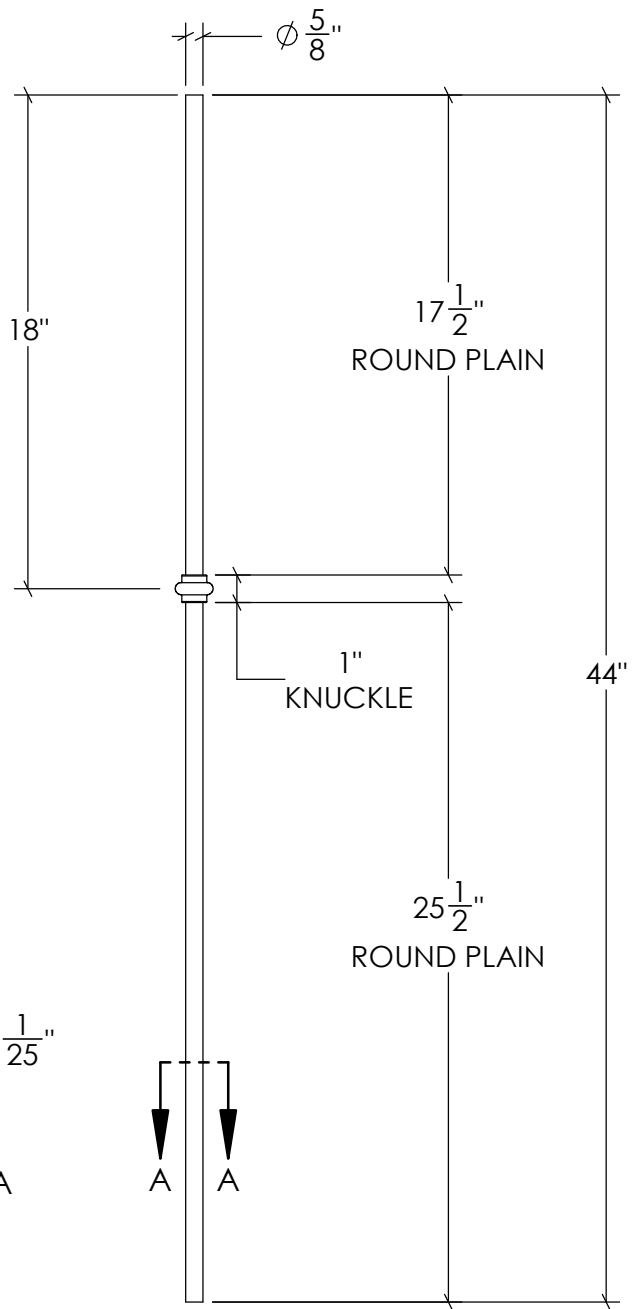

REVISIONS			
REV.	DESCRIPTION	DATE	REVISED BY
A			

**STAIRSUPPLIES™**

1722 Eisenhower Drive North  
Suite B  
Goshen, IN 46526  
COPYRIGHT 2022 StairSupplies™ ALL RIGHTS RESERVED

DESCRIPTION: Modern Venetian Single Knuckle Iron Bal.

Drawn by: **RSAGRE**

DWG #: **C-2973**

Date: 06/30/2023  
Created: 06/30/2023

Material: **Iron**

Scale: **1 : 7**