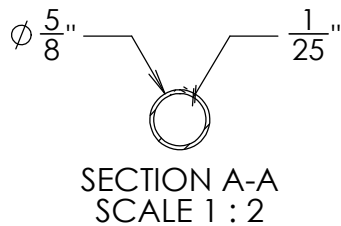

REVISIONS			
REV.	DESCRIPTION	DATE	REVISED BY
A			

**STAIRSUPPLIES™**

1722 Eisenhower Drive North  
Suite B  
Goshen, IN 46526  
COPYRIGHT 2022 StairSupplies™ ALL RIGHTS RESERVED

DESCRIPTION: Modern Venetian Double Knuckle Iron Bal.

Drawn by: **RSAGRE**

DWG #: **C-2974**

Date: 07/03/2023

Material: **Iron**

Scale: **1 : 7**

Created: 07/03/2023