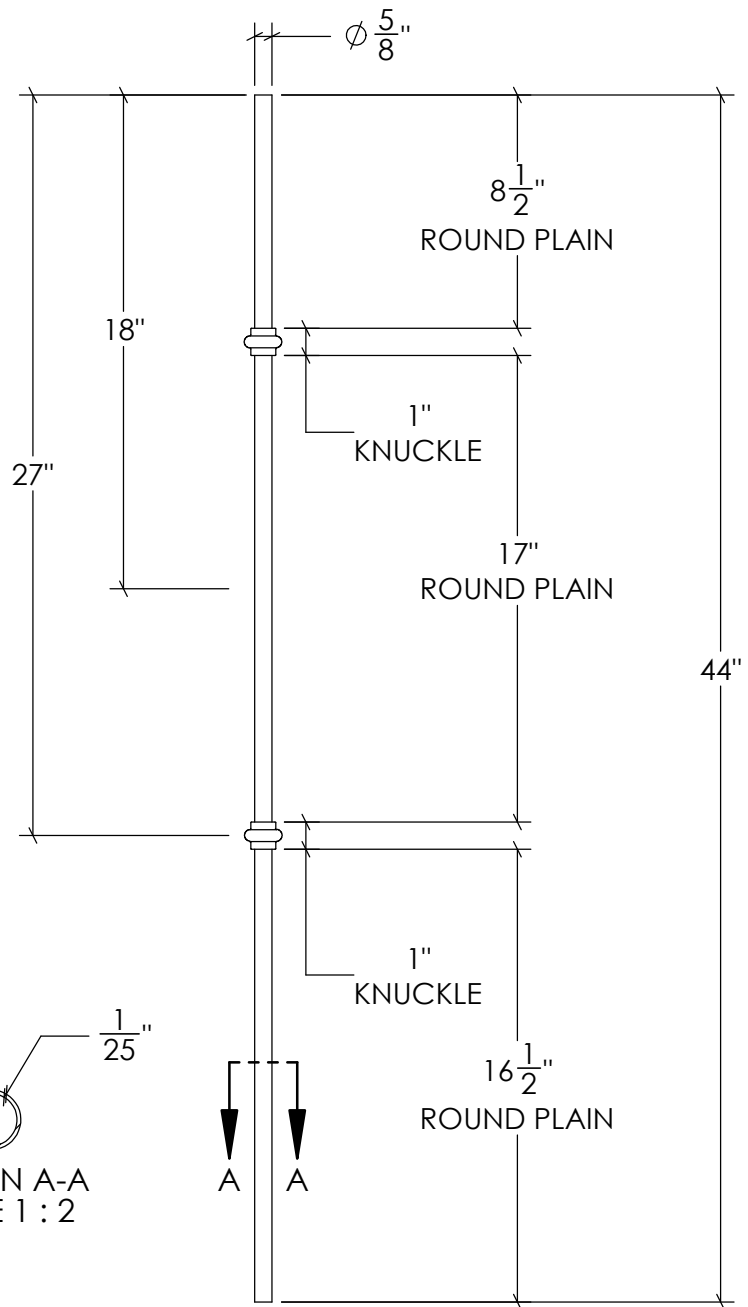

REVISIONS			
REV.	DESCRIPTION	DATE	REVISED BY
A			

**STAIRSUPPLIES™**

1722 Eisenhower Drive North  
Suite B  
Goshen, IN 46526  
COPYRIGHT 2022 StairSupplies™ ALL RIGHTS RESERVED

DESCRIPTION: Modern Venetian Double Knuckle Iron Bal.

Drawn by: **RSAGRE**

DWG #: **C-2974**

Date: 07/03/2023

Material: **Iron**

Scale: **1 : 7**

Created: 07/03/2023