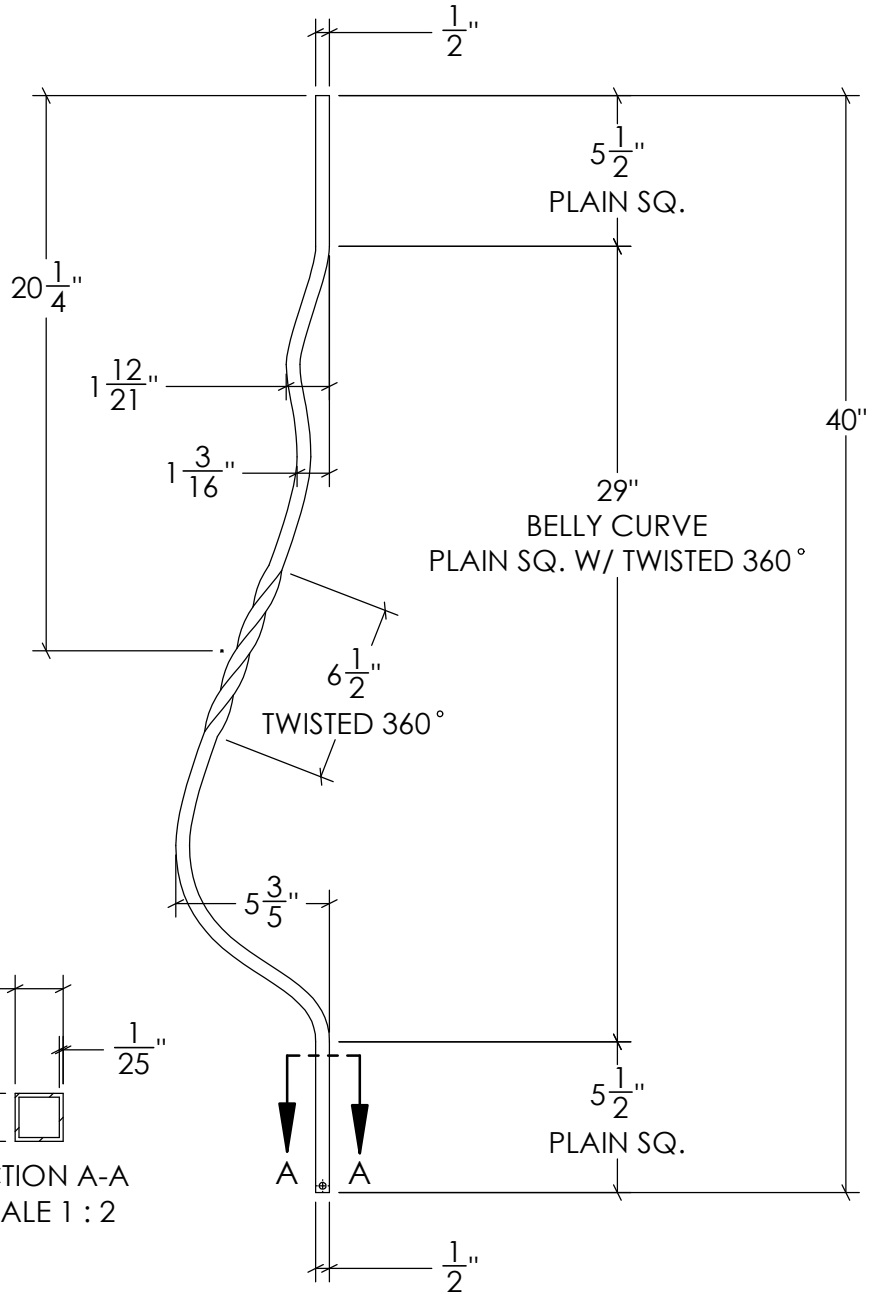

REVISIONS			
REV.	DESCRIPTION	DATE	REVISED BY
A			

STAIRSUPPLIES™

1722 Eisenhower Drive North
Suite B
Goshen, IN 46526
COPYRIGHT 2022 StairSupplies™ ALL RIGHTS RESERVED

DESCRIPTION: 1TW40 BLY (Twist Belly Iron Baluster)

Drawn by: **RSAGRE**

DWG #: **C-2987**

Date: 07/07/2023
Created: 07/07/2023

Material: **Iron**

Scale: **1 : 7**