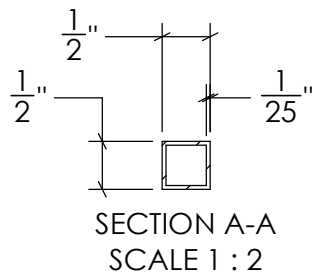

REVISIONS			
REV.	DESCRIPTION	DATE	REVISED BY
A			

STAIRSUPPLIES™

1722 Eisenhower Drive North
Suite B
Goshen, IN 46526
COPYRIGHT 2022 StairSupplies™ ALL RIGHTS RESERVED

DESCRIPTION: 1TW40 BLY (Twist Belly Iron Baluster)

Drawn by: **RSAGRE**

DWG #: **C-2987**

Date: 07/07/2023
Created: 07/07/2023

Material: **Iron**

Scale: **1 : 7**