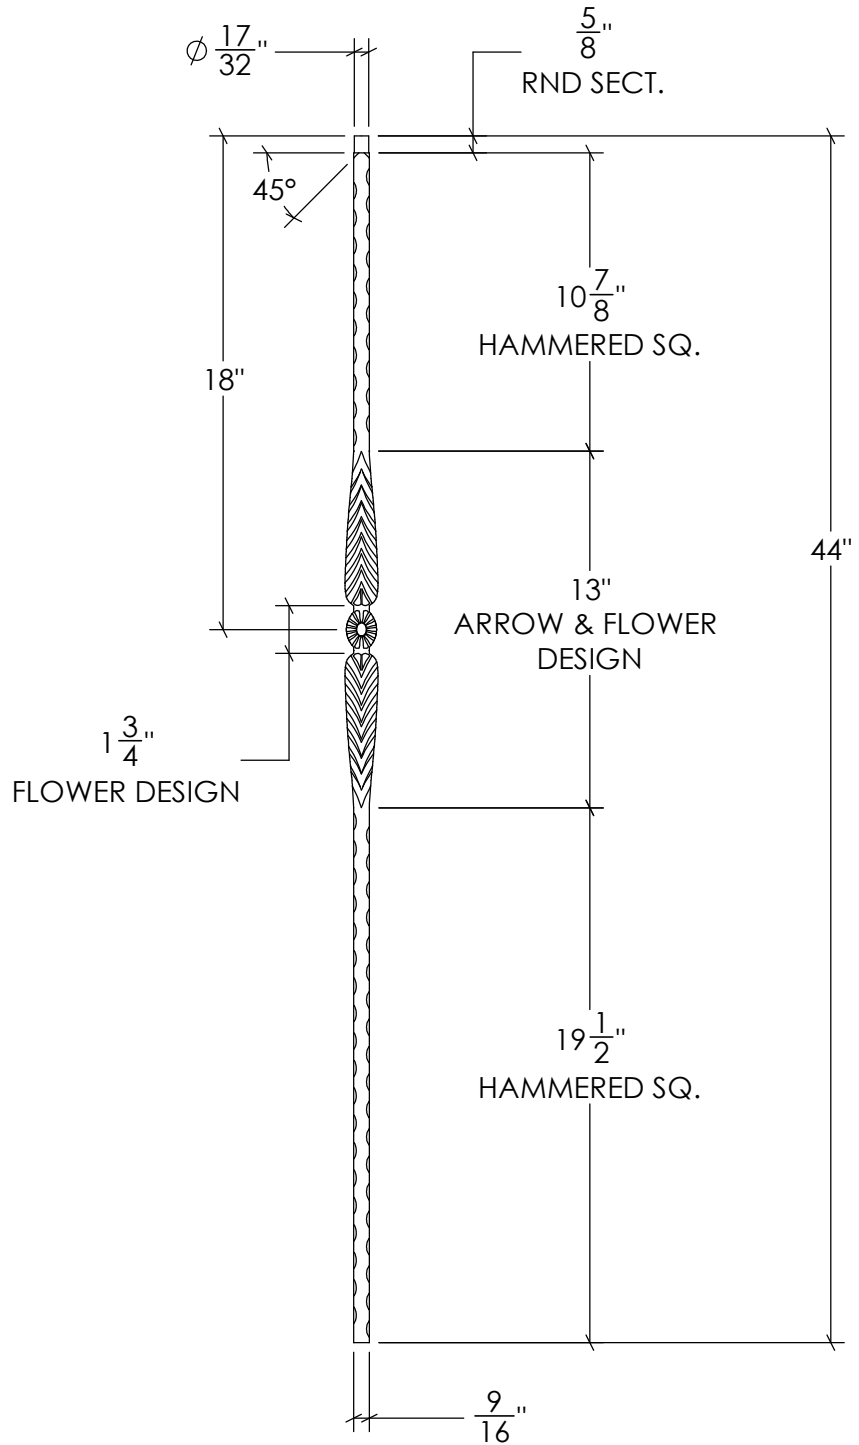

REVISIONS			
REV.	DESCRIPTION	DATE	REVISED BY
A			

 **STAIRSUPPLIES™**

1722 Eisenhower Drive North
Suite B
Goshen, IN 46526
COPYRIGHT 2022 StairSupplies™ ALL RIGHTS RESERVED

Description: **M10044 (Flower Iron Baluster)**

Drawn by: **RSAGRE**

DWG #: **C-2996**

Date: 07/21/2023

Material: **Iron**

Scale: **1 : 7**

Created: 07/21/2023